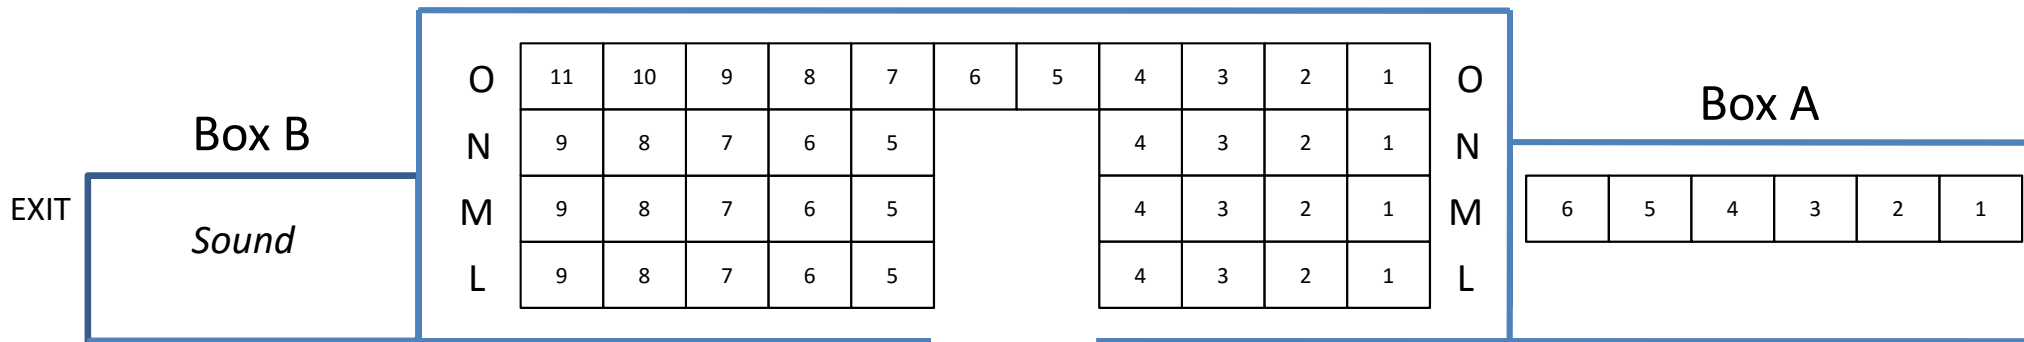

Halifax Playhouse Seating Plan

239 seat capacity

Alcove

ENTRANCE

Space for two wheelchairs

The Stage