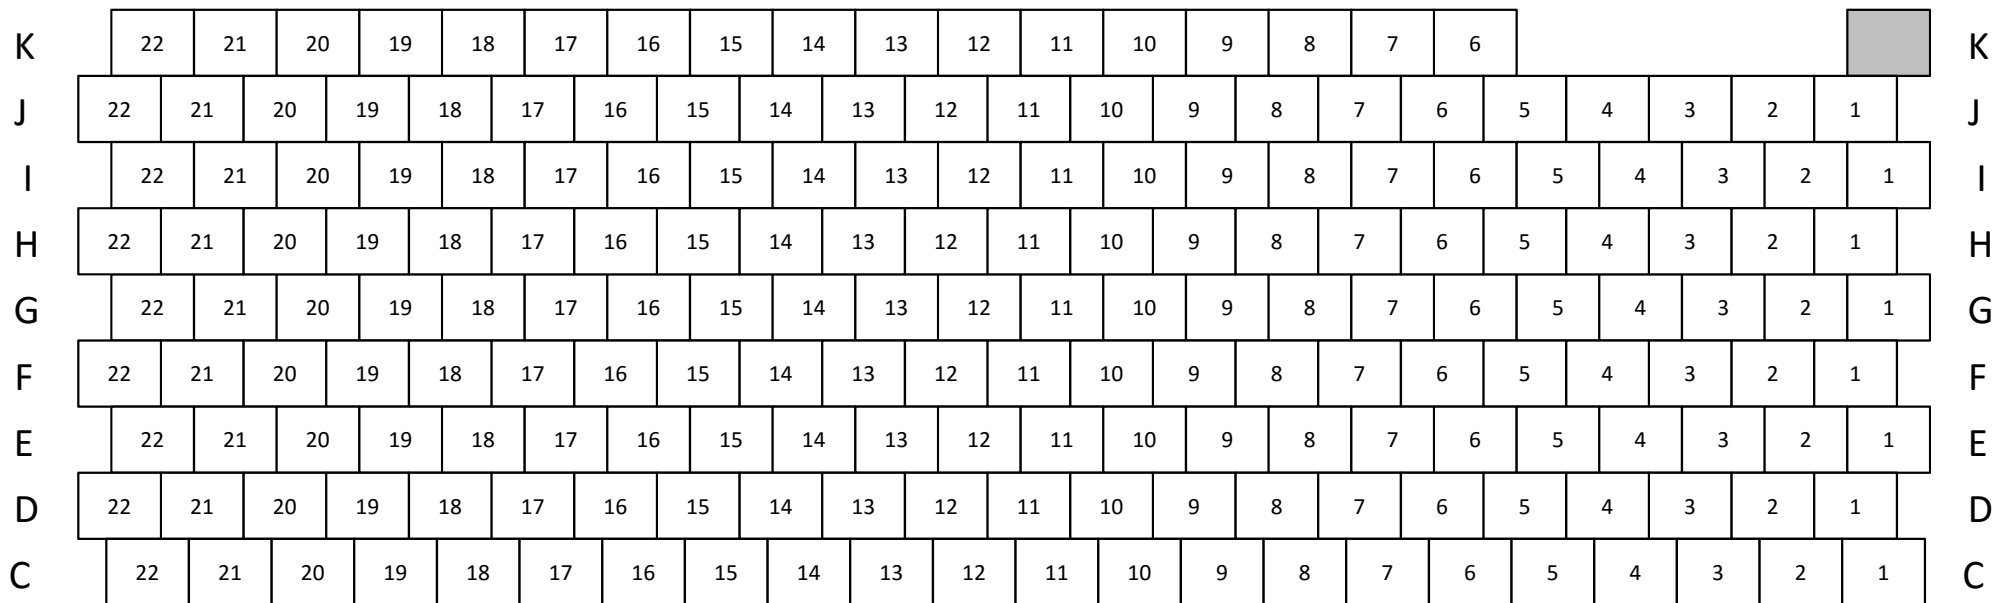

Halifax Playhouse Seating Plan

239 seat capacity

Alcove

ENTRANCE

Space for two wheelchairs

The Stage